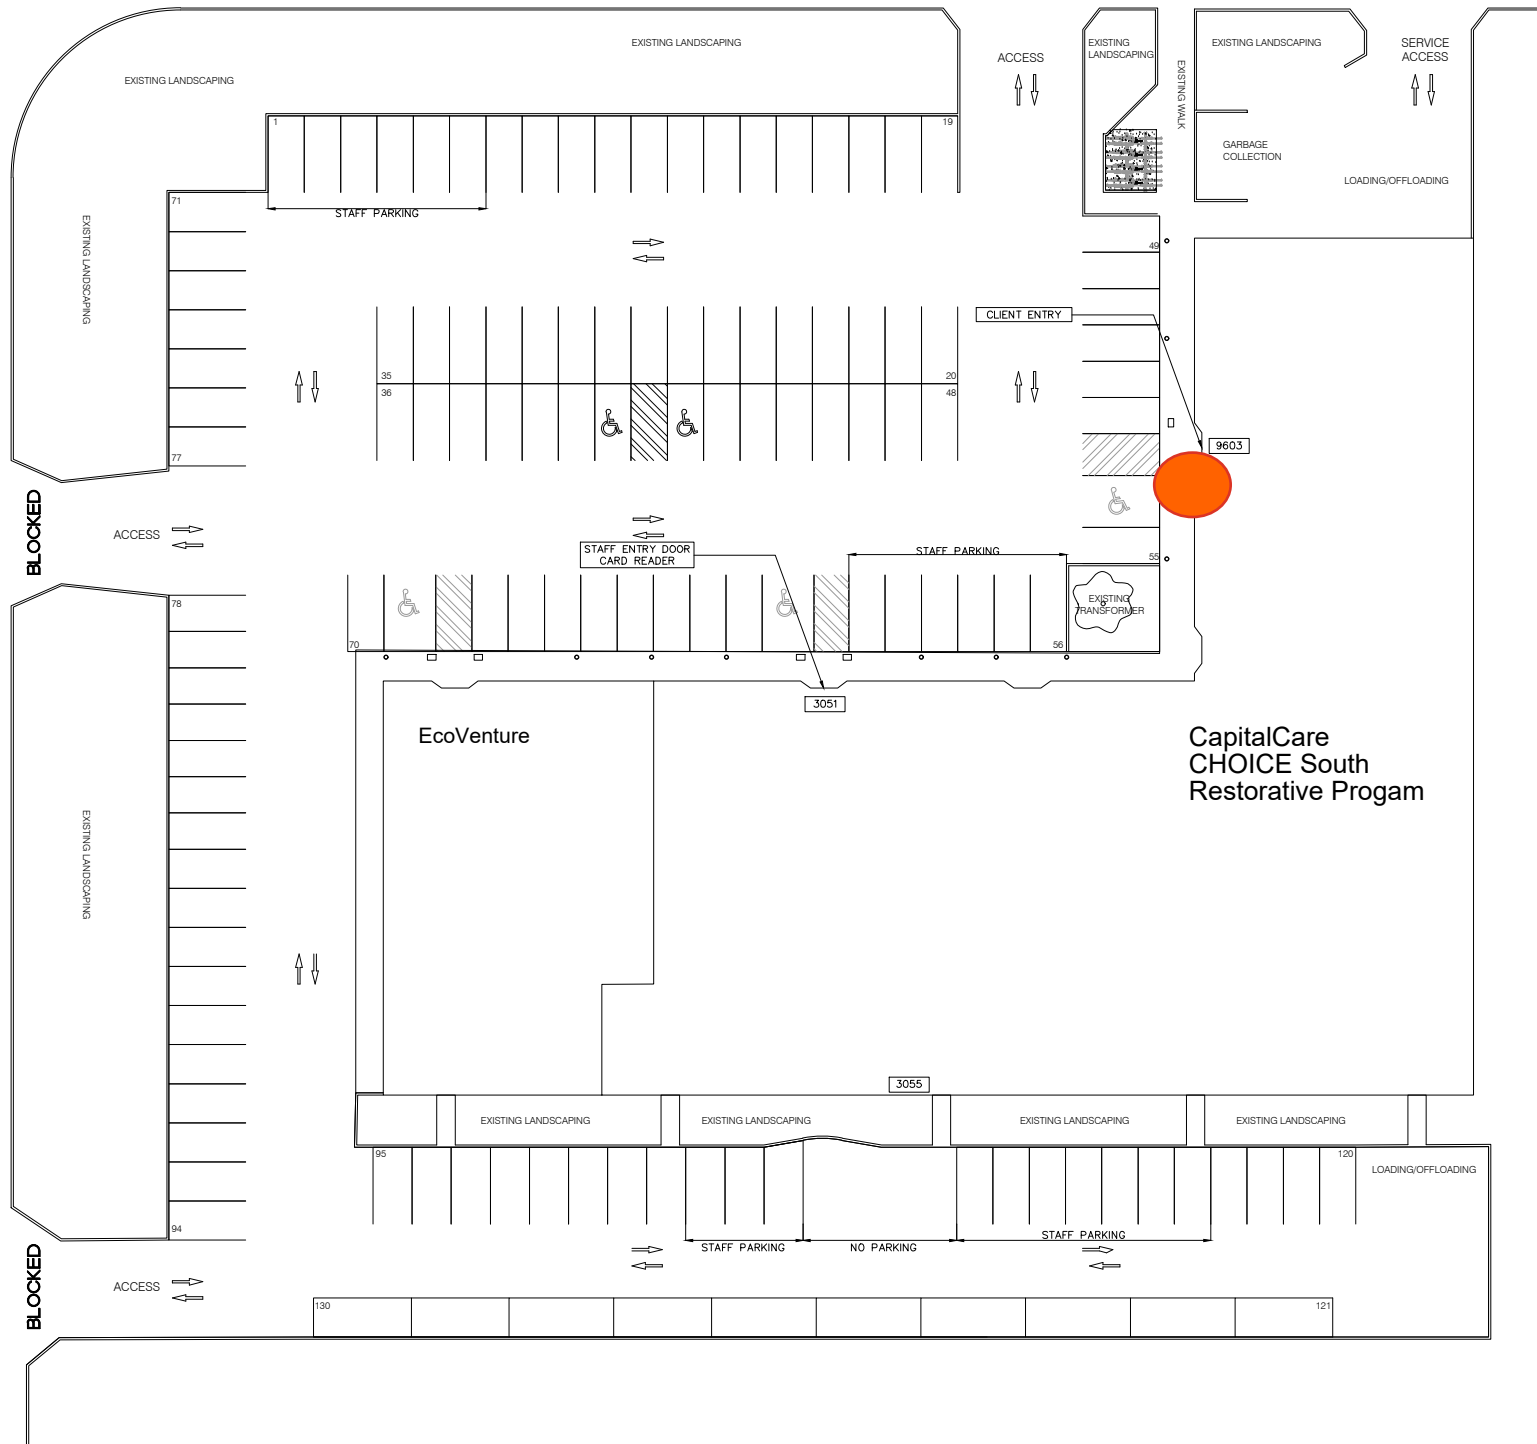

31 Avenue

Parsons Road

BLOCKED

BLOCKED

EcoVenture

CapitalCare
CHOICE South
Restorative Program

9603

3051

3055

130

121